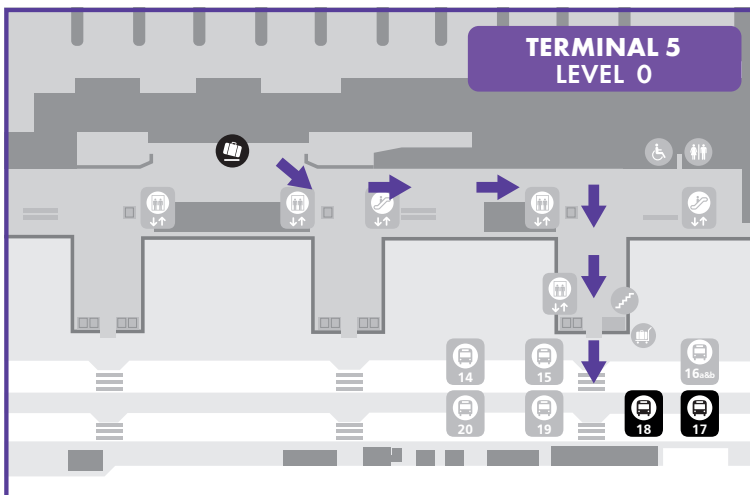

### FIND YOUR STOP AT THE AIRPORT

Your guide to where to catch Hotel Hoppa services at Heathrow Airport Terminals

#### TERMINAL 2 BUS STOPS 9&10

- From International Arrivals take Escalators or Lifts to Level 0
- To Departures take escalators or lifts to Level 5 Check-in desks

#### TERMINAL 3 BUS STOPS 12&13

- From Arrivals exit baggage reclaim and proceed to stops 12&13
- Hotel Hoppa services alight outside Terminal 3 Departures

#### TERMINAL 5 BUS STOPS 17&18

- From International Arrivals exit baggage reclaim and proceed to stops 17&18
- To Departures take escalators or lifts to Level 3 Check-in desks