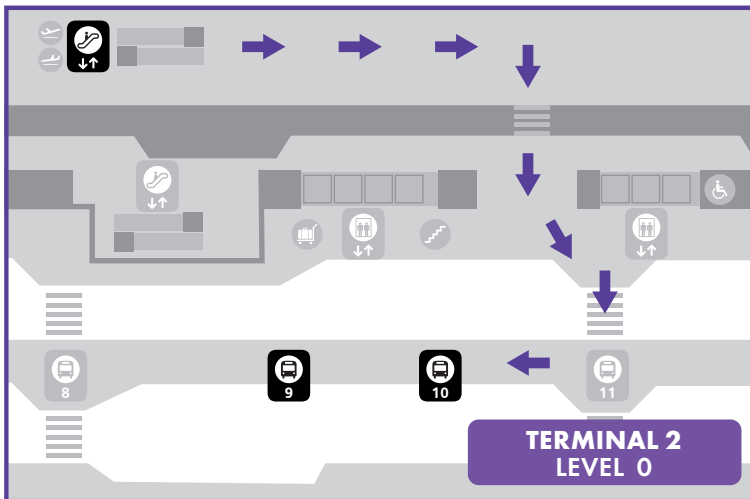

## Heathrow Hoppa service to and from Heathrow Airport Terminals and Major Hotels

BUS STOP

### FIND YOUR STOP AT THE AIRPORT

Your guide to where to catch Hotel Hoppa services at Heathrow Airport Terminals

#### TERMINAL 2 BUS STOPS 9&10

- From International Arrivals take Escalators or Lifts to Level 0
- To Departures take escalators or lifts to Level 5 Check-in desks

#### TERMINAL 5 BUS STOPS 17&18

- From International Arrivals exit baggage reclaim and proceed to stops 17&18
- To Departures take escalators or lifts to Level 3 Check-in desks