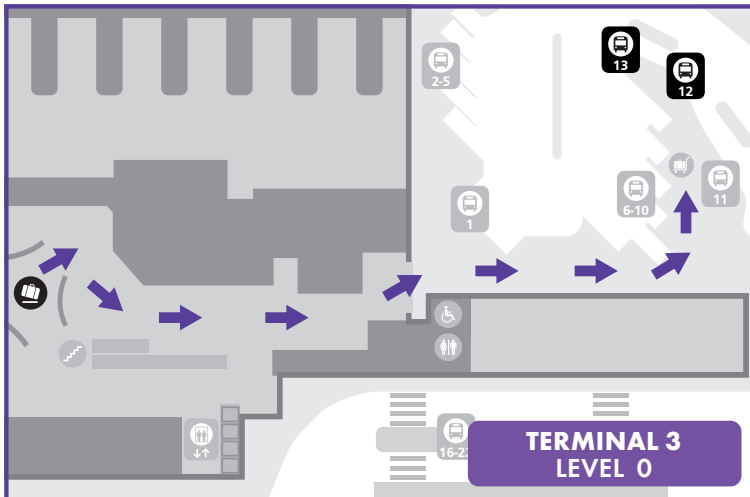

### FIND YOUR STOP AT THE AIRPORT

Your guide to where to catch Hotel Hoppa services at Heathrow Airport Terminals

#### TERMINAL 2 BUS STOPS 9&10

- From International Arrivals take Escalators or Lifts to Level 0
- To Departures take escalators or lifts to Level 5 Check-in desks

#### TERMINAL 3 BUS STOPS 12&13

- From Arrivals exit baggage reclaim and proceed to stops 12&13
- Hotel Hoppa services alight outside Terminal 3 Departures

#### TERMINAL 5 BUS STOPS 17&18

- From International Arrivals exit baggage reclaim and proceed to stops 17&18
- To Departures take escalators or lifts to Level 3 Check-in desks